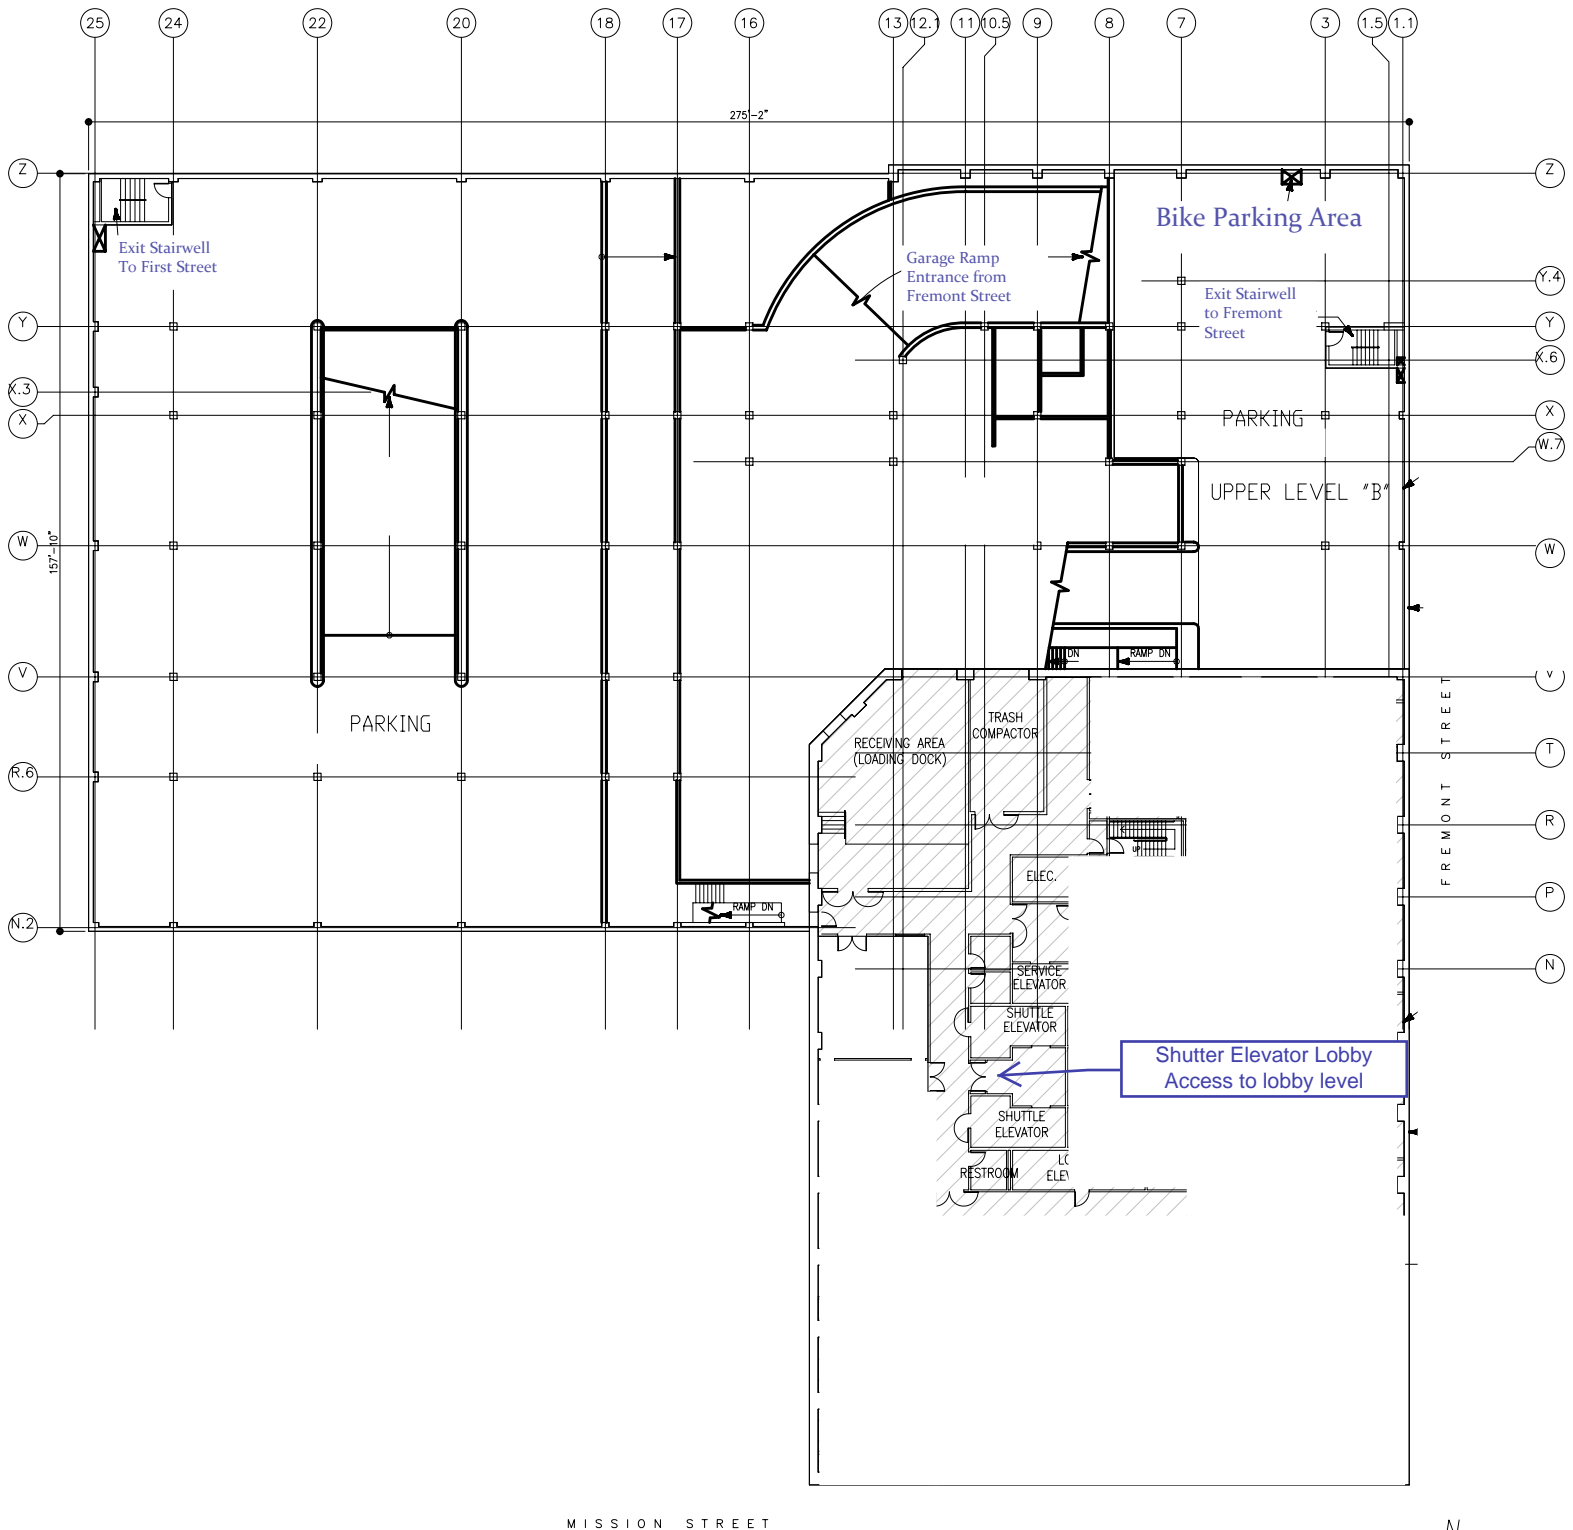

MISSION STREET

0 5 10 20 25

BASEMENT LOWER LEVEL
 50 FREMONT
 SAN FRANCISCO, CALIFORNIA

22 MARCH 2001

0 5 10 20 25

BASEMENT UPPER LEVEL
 50 FREMONT
 SAN FRANCISCO, CALIFORNIA

22 MARCH 2001